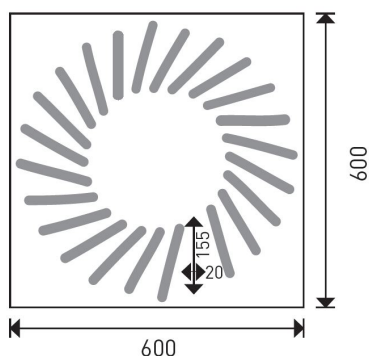

LAY-IN COLORLINE VENTILO

- Pulsion tile equipped with 12 or 24 blades (163 x 200 mm) that ensure even air distribution.
- Additional, plenums can also be made with a diameter of 160 mm / 200 mm for this.
- Mounted in a T24-structure.
- The lay-in flat panels have exterior dimensions of 600 x 600 mm; the visible ceiling area measures 575 x 575 mm and can be mounted in a T24 support structure.
- The panels have a 2 mm recess on the edges. This results in a smooth ceiling surface.
- Pre-painted finish.
- Standard colour metallic silver or white. Other colours available on request.

600 x 600 mm	56000

	Ak(m ²)	Q (m ³ /h)		L _{WA} [dB[A]]		X _(0,20) [M]		D _p [Pa]	
		min	max	min	max	min	max	min	max
V 12	0.0142	220	390	30	48	1.7	3.3	10	50
V 24	0.0449	530	1040	26	42	2.9	5.6	10	50

Fire reaction pre and postpainted tiles: A2s1d0
 Release of dangerous substances: none
 Flexion resistance: Classe 1
 Durability galvanized tiles: B
 Durability pre and post-painted tiles: C